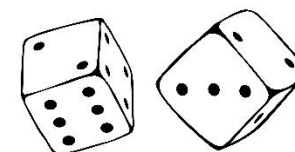

Gooi, tel en bedek

A large rectangular frame contains a blue bus on the left side. To the right of the bus are ten bus stop signs. Each sign is yellow with a blue top section containing a bus icon, the text 'Dorpstraat 5331', and the number '28'. The main body of each sign is yellow and features a large black number. The numbers on the signs are: 2, 11, 12, 7, 6, 3, 9, 10, 4, 5, and 8.

Gooi, tel en bedek

A large blue bus is positioned on the left side of a grey-bordered area. To its right are 18 bus stop signs arranged in a grid. Each sign is yellow with a blue top section containing a bus icon, the text 'Dorpstraat 28', and a red box with the number '5331'. The numbers on the signs are: 3, 5, 7, 12, 15, 16, 17, 4, 9, 10, 13, 14, 11, 8, 18, and 6.