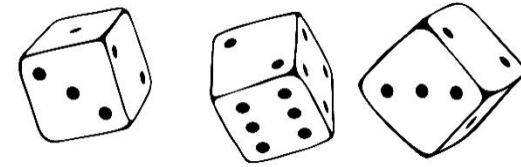

Gooi, tel en bedek

A large rectangular frame contains a blue bus on the left side. To the right of the bus are ten bus stop signs. Each sign is yellow with a blue top section containing a bus icon, the text 'Dorpstraat 5331', and the number '28'. The main body of each sign is yellow and features a large black number. The numbers on the signs are: 2, 11, 12, 7, 6, 3, 9, 10, 4, 5, and 8.

Gooi, tel en bedek

A large blue bus is positioned on the left side of a grey-bordered area. To its right are 18 bus stop signs arranged in a grid. Each sign is yellow with a blue top section containing a bus icon, the text 'Dorpstraat 28', and a red box with the number '5331'. The numbers on the signs are: 3, 5, 7, 12, 15, 16, 17, 4, 9, 10, 13, 14, 11, 8, 18, and 6.