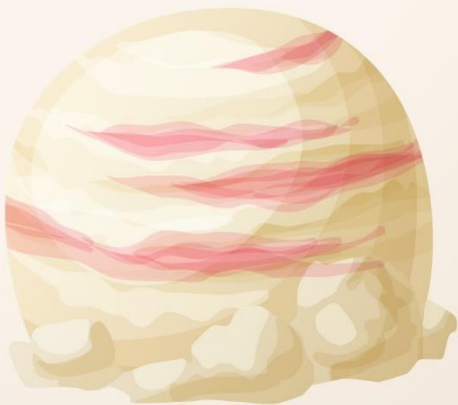

mango

pistache

aardbei

cassis

sinaasappel

watermeloen

banaan

bessen

karamel

yoghurt

A decorative border of various ice cream cones surrounds a central white oval. The cones feature different flavors and toppings, including pink, yellow, and brown scoops, some with chocolate drizzle or sprinkles. The background is a green and yellow diagonal striped pattern.

mmm....

A decorative border of various ice cream cones surrounds a central white oval. The cones feature different flavors and toppings, including pink, yellow, and brown scoops, some with chocolate drizzle or swirls. The background is a green and yellow diagonal striped pattern.

ik lust ijs

de ijsdior

The background is a light blue color with a repeating pattern of various ice cream items. These include single scoops on cones, double scoops on cones, soft-serve cones with swirls, and bowls of ice cream. The colors of the ice cream are primarily red, yellow, and light blue. The items are scattered across the page, creating a playful and appetizing atmosphere.